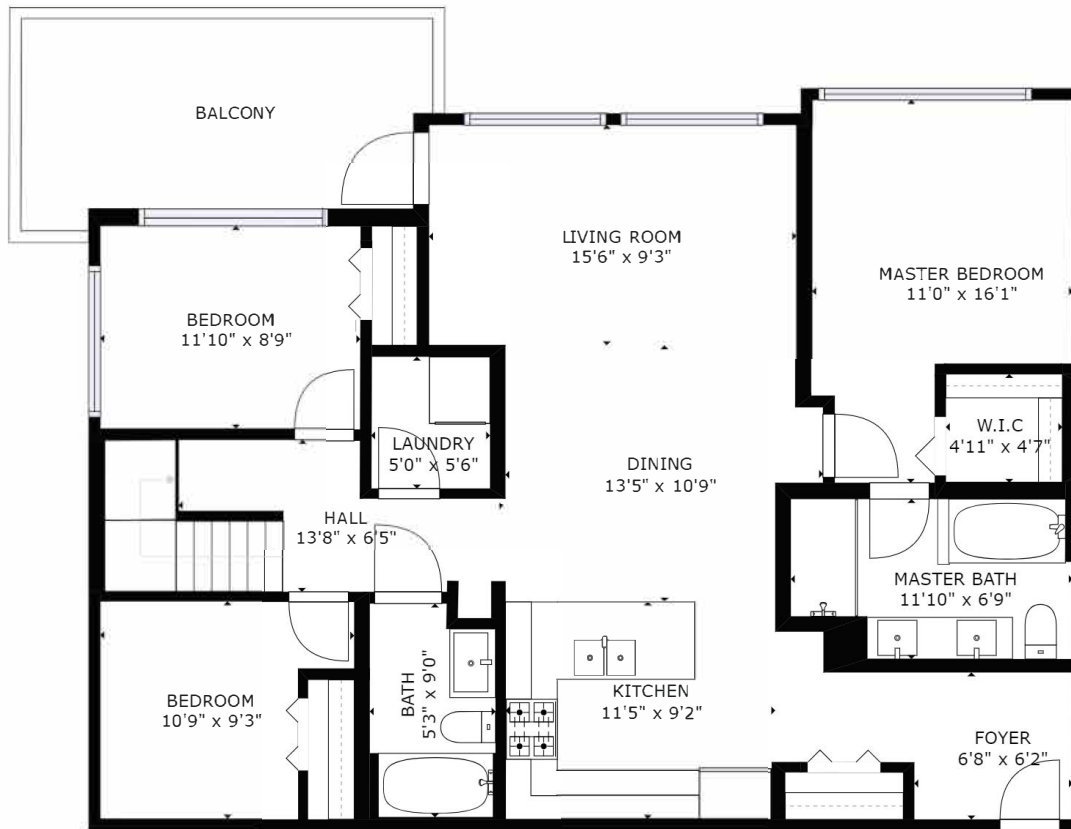

ph12virtuoso.ca

RE/MAX Crest Realty
604-602-4545

FLOOR 1

FLOOR 2

1317 total indoor Floor Space + 707 SF of Rooftop Patio

Penthouse 12 @ Virtuoso

PH12 - 3581 Ross Drive, Vancouver

KEVIN ERSHAD
Real Estate Group