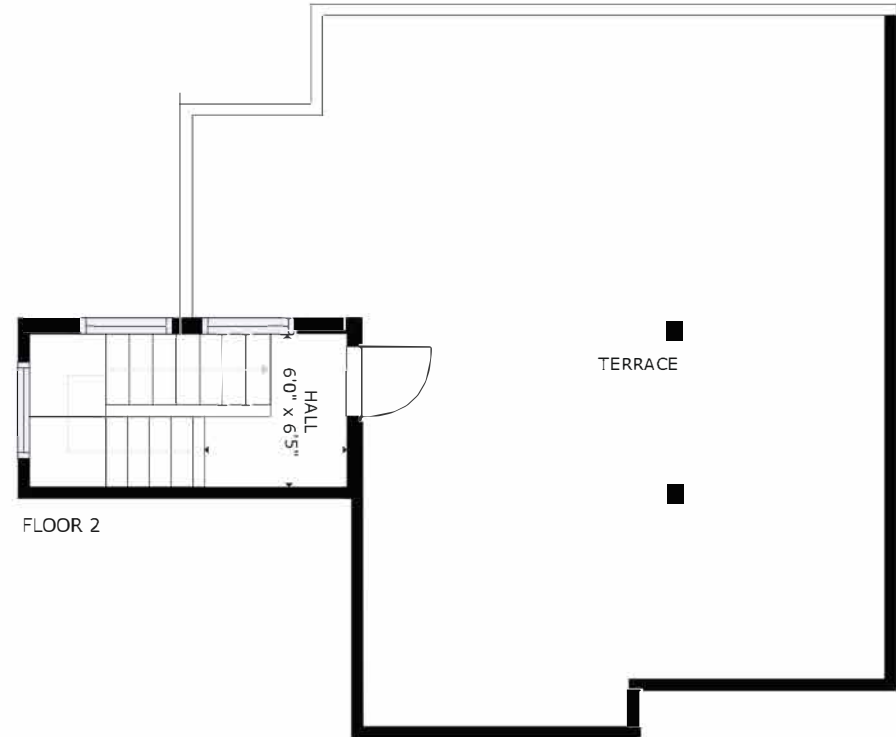

ph12virtuoso.ca

RE/MAX Crest Realty
604-602-4545

FLOOR 1

FLOOR 2

1317 total indoor Floor Space + 707 SF of Rooftop Patio

Penthouse 12 @ Virtuoso

PH12 - 3581 Ross Drive, Vancouver

KEVIN ERSHAD
Real Estate Group